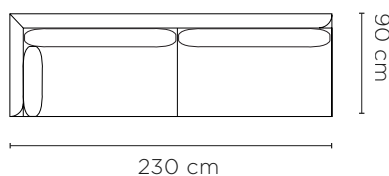

Eve Sofa Configurations

14. 3 Seater w/ 2 Seater Left Arm (G + B)

15. 3 Seater w/ 3 Seater Left Arm (G + H)

16. 3 Seater w/ 2.5 Seater Right Arm (F + G)

17. 3 Seater w/ 2 Seater Right Arm (C + G)

18. 2.5 Seater w/ 2.5 Seater Left Arm (D + E)

19. 2.5 Seater w/ 2.5 Seater Right Arm (D + F)

Eve Sofa Components

A. 2 Seater

B. 2 Seater Left Arm

C. 2 Seater Right Arm

D. 2.5 Seater

E. 2.5 Seater Left Arm

F. 2.5 Seater Right Arm

G. 3 Seater

H. 3 Seater Left Arm

I. 3 Seater Right Arm

J. Armchair

K. Chaise Left Arm

L. Chaise Right Arm

M. Ottoman

Custom Configurations