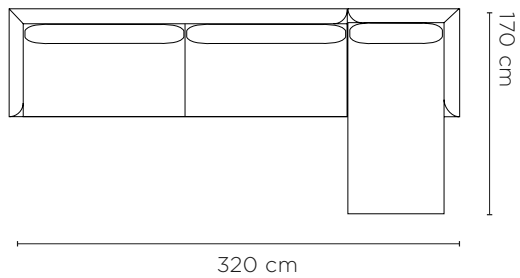

Eve Sofa Configurations

08. 2.5 Seater Left Chaise (F + K)

09. 2.5 Seater Right Chaise (E + L)

10. 3 Seater Left Chaise (I + K)

11. 3 Seater Right Chaise (H + L)

12. 3 Seater w/ 3 Seater Right Arm (G + I)

13. 3 Seater w/ 2.5 Seater Left Arm (E + G)

Eve Sofa Configurations

14. 3 Seater w/ 2 Seater Left Arm (G + B)

15. 3 Seater w/ 3 Seater Left Arm (G + H)

16. 3 Seater w/ 2.5 Seater Right Arm (F + G)

17. 3 Seater w/ 2 Seater Right Arm (C + G)

18. 2.5 Seater w/ 2.5 Seater Left Arm (D + E)