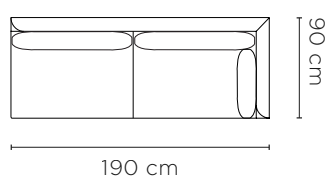

Eve Sofa Configurations

14. 3 Seater w/ 2 Seater Left Arm (G + B)

15. 3 Seater w/ 3 Seater Left Arm (G + H)

16. 3 Seater w/ 2.5 Seater Right Arm (F + G)

17. 3 Seater w/ 2 Seater Right Arm (C + G)

18. 2.5 Seater w/ 2.5 Seater Left Arm (D + E)

19. 2.5 Seater w/ 2.5 Seater Right Arm (D + F)

Eve Sofa Components

A. 2 Seater

B. 2 Seater Left Arm

C. 2 Seater Right Arm

D. 2.5 Seater

E. 2.5 Seater Left Arm

F. 2.5 Seater Right Arm

G. 3 Seater

H. 3 Seater Left Arm

I. 3 Seater Right Arm

J. Armchair

K. Chaise Left Arm

L. Chaise Right Arm

M. Ottoman

Custom Configurations