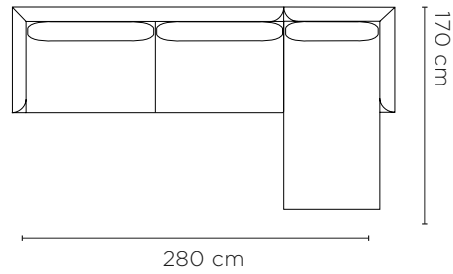

09. 2.5 Seater Right Chaise (E + L)