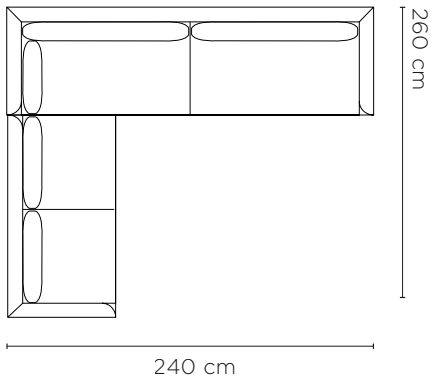

Eve Sofa Configurations

14. 3 Seater w/ 2 Seater Left Arm (G + B)