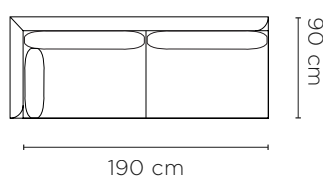

Eve Sofa Configurations

14. 3 Seater w/ 2 Seater Left Arm (G + B)

15. 3 Seater w/ 3 Seater Left Arm (G + H)

16. 3 Seater w/ 2.5 Seater Right Arm (F + G)

17. 3 Seater w/ 2 Seater Right Arm (C + G)

18. 2.5 Seater w/ 2.5 Seater Left Arm (D + E)

19. 2.5 Seater w/ 2.5 Seater Right Arm (D + F)

Eve Sofa Components

A. 2 Seater

B. 2 Seater Left Arm

C. 2 Seater Right Arm

D. 2.5 Seater

E. 2.5 Seater Left Arm

F. 2.5 Seater Right Arm