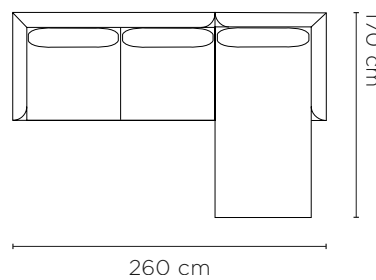

Eve Sofa Configurations

01. 2 Seater (A)

02. 2.5 Seater (D)

03. 3 Seater (G)

04. Armchair (J)

05. Ottoman (M)

06. 2 Seater Left Chaise (C + K)

07. 2 Seater Right Chaise (B + L)

Eve Sofa Configurations

08. 2.5 Seater Left Chaise (F + K)

09. 2.5 Seater Right Chaise (E + L)

10. 3 Seater Left Chaise (I + K)

11. 3 Seater Right Chaise (H + L)

12. 3 Seater w/ 3 Seater Right Arm (G + I)

13. 3 Seater w/ 2.5 Seater Left Arm (E + G)