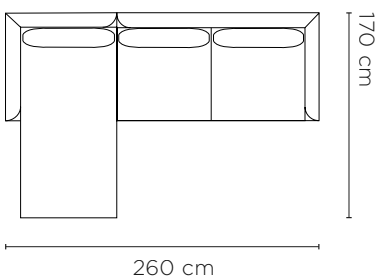

Eve Sofa Configurations

01. 2 Seater (A)

02. 2.5 Seater (D)

03. 3 Seater (G)

04. Armchair (J)

05. Ottoman (M)

06. 2 Seater Left Chaise (C + K)

07. 2 Seater Right Chaise (B + L)