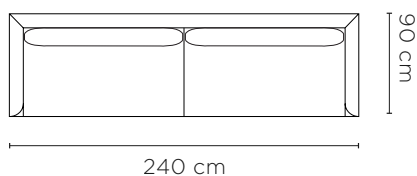

Eve Sofa Configurations

14. 3 Seater w/ 2 Seater Left Arm (G + B)

15. 3 Seater w/ 3 Seater Left Arm (G + H)

16. 3 Seater w/ 2.5 Seater Right Arm (F + G)

17. 3 Seater w/ 2 Seater Right Arm (C + G)

18. 2.5 Seater w/ 2.5 Seater Left Arm (D + E)

19. 2.5 Seater w/ 2.5 Seater Right Arm (D + F)

Eve Sofa Components

A. 2 Seater

B. 2 Seater Left Arm

C. 2 Seater Right Arm

D. 2.5 Seater

E. 2.5 Seater Left Arm

F. 2.5 Seater Right Arm

G. 3 Seater

H. 3 Seater Left Arm

I. 3 Seater Right Arm

J. Armchair

K. Chaise Left Arm

L. Chaise Right Arm

M. Ottoman

Custom Configurations