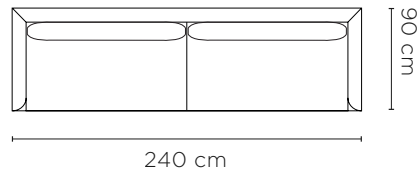

Eve Sofa Configurations

01. 2 Seater (A)

02. 2.5 Seater (D)

03. 3 Seater (G)

04. Armchair (J)

05. Ottoman (M)

06. 2 Seater Left Chaise (C + K)

07. 2 Seater Right Chaise (B + L)

Eve Sofa Configurations

08. 2.5 Seater Left Chaise (F + K)

09. 2.5 Seater Right Chaise (E + L)

10. 3 Seater Left Chaise (I + K)

11. 3 Seater Right Chaise (H + L)

12. 3 Seater w/ 3 Seater Right Arm (G + I)

13. 3 Seater w/ 2.5 Seater Left Arm (E + G)