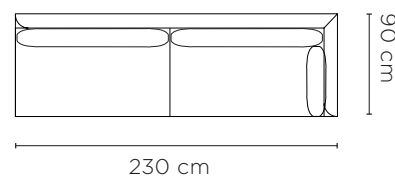

Eve Sofa Configurations

14. 3 Seater w/ 2 Seater Left Arm (G + B)

15. 3 Seater w/ 3 Seater Left Arm (G + H)

16. 3 Seater w/ 2.5 Seater Right Arm (F + G)

17. 3 Seater w/ 2 Seater Right Arm (C + G)

18. 2.5 Seater w/ 2.5 Seater Left Arm (D + E)

19. 2.5 Seater w/ 2.5 Seater Right Arm (D + F)

Eve Sofa Components

A. 2 Seater

B. 2 Seater Left Arm

C. 2 Seater Right Arm

D. 2.5 Seater

E. 2.5 Seater Left Arm

F. 2.5 Seater Right Arm

G. 3 Seater

H. 3 Seater Left Arm

I. 3 Seater Right Arm

J. Armchair

K. Chaise Left Arm

L. Chaise Right Arm

M. Ottoman

Custom Configurations