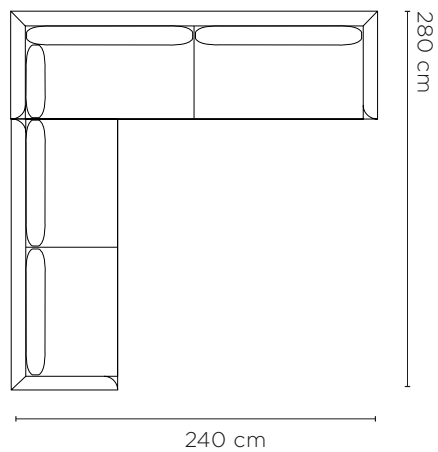

Eve Sofa Configurations

08. 2.5 Seater Left Chaise (F + K)

09. 2.5 Seater Right Chaise (E + L)

10. 3 Seater Left Chaise (I + K)

11. 3 Seater Right Chaise (H + L)

12. 3 Seater w/ 3 Seater Right Arm (G + I)

13. 3 Seater w/ 2.5 Seater Left Arm (E + G)

Eve Sofa Configurations

14. 3 Seater w/ 2 Seater Left Arm (G + B)

15. 3 Seater w/ 3 Seater Left Arm (G + H)

16. 3 Seater w/ 2.5 Seater Right Arm (F + G)

17. 3 Seater w/ 2 Seater Right Arm (C + G)

18. 2.5 Seater w/ 2.5 Seater Left Arm (D + E)