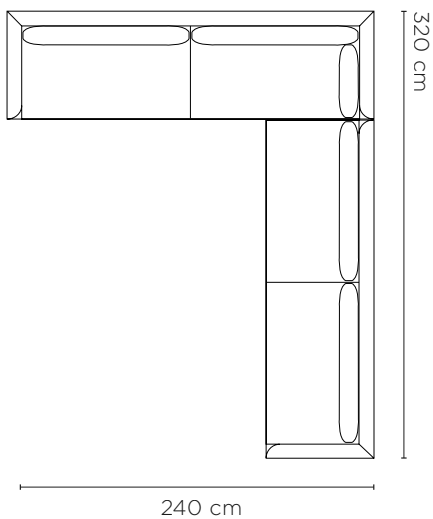

Eve Sofa Configurations

01. 2 Seater (A)

02. 2.5 Seater (D)

03. 3 Seater (G)

04. Armchair (J)

05. Ottoman (M)

06. 2 Seater Left Chaise (C + K)

07. 2 Seater Right Chaise (B + L)

Eve Sofa Configurations

08. 2.5 Seater Left Chaise (F + K)

09. 2.5 Seater Right Chaise (E + L)

10. 3 Seater Left Chaise (I + K)

11. 3 Seater Right Chaise (H + L)

12. 3 Seater w/ 3 Seater Right Arm (G + I)

13. 3 Seater w/ 2.5 Seater Left Arm (E + G)

Eve Sofa Configurations

14. 3 Seater w/ 2 Seater Left Arm (G + B)

15. 3 Seater w/ 3 Seater Left Arm (G + H)

16. 3 Seater w/ 2.5 Seater Right Arm (F + G)

17. 3 Seater w/ 2 Seater Right Arm (C + G)

18. 2.5 Seater w/ 2.5 Seater Left Arm (D + E)