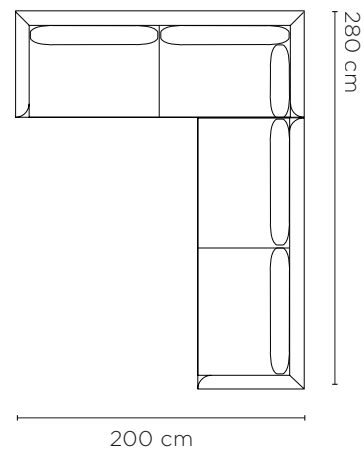

Eve Sofa Configurations

08. 2.5 Seater Left Chaise (F + K)

09. 2.5 Seater Right Chaise (E + L)

10. 3 Seater Left Chaise (I + K)

11. 3 Seater Right Chaise (H + L)

12. 3 Seater w/ 3 Seater Right Arm (G + I)

13. 3 Seater w/ 2.5 Seater Left Arm (E + G)

Eve Sofa Configurations

14. 3 Seater w/ 2 Seater Left Arm (G + B)

15. 3 Seater w/ 3 Seater Left Arm (G + H)

16. 3 Seater w/ 2.5 Seater Right Arm (F + G)

17. 3 Seater w/ 2 Seater Right Arm (C + G)

18. 2.5 Seater w/ 2.5 Seater Left Arm (D + E)

19. 2.5 Seater w/ 2.5 Seater Right Arm (D + F)

Eve Sofa Components

A. 2 Seater

B. 2 Seater Left Arm

C. 2 Seater Right Arm

D. 2.5 Seater

E. 2.5 Seater Left Arm

F. 2.5 Seater Right Arm