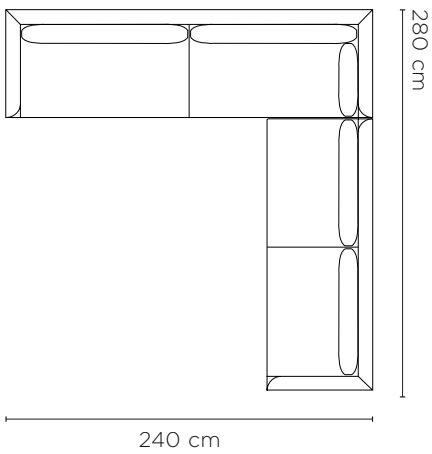

Eve Sofa Configurations

08. 2.5 Seater Left Chaise (F + K)

09. 2.5 Seater Right Chaise (E + L)

10. 3 Seater Left Chaise (I + K)

11. 3 Seater Right Chaise (H + L)

12. 3 Seater w/ 3 Seater Right Arm (G + I)

13. 3 Seater w/ 2.5 Seater Left Arm (E + G)

Eve Sofa Configurations

14. 3 Seater w/ 2 Seater Left Arm (G + B)

15. 3 Seater w/ 3 Seater Left Arm (G + H)

16. 3 Seater w/ 2.5 Seater Right Arm (F + G)

17. 3 Seater w/ 2 Seater Right Arm (C + G)

18. 2.5 Seater w/ 2.5 Seater Left Arm (D + E)