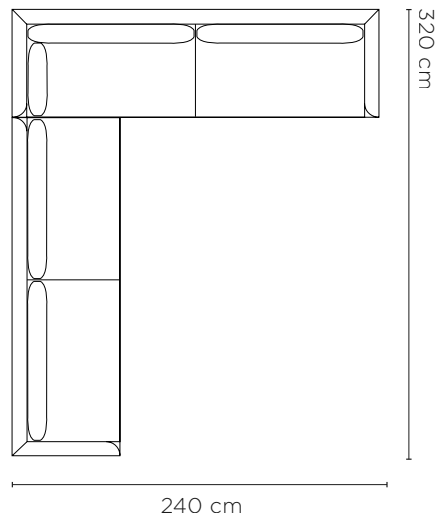

Eve Sofa Configurations

01. 2 Seater (A)

02. 2.5 Seater (D)

03. 3 Seater (G)

04. Armchair (J)

05. Ottoman (M)

06. 2 Seater Left Chaise (C + K)

07. 2 Seater Right Chaise (B + L)

Eve Sofa Configurations

08. 2.5 Seater Left Chaise (F + K)

09. 2.5 Seater Right Chaise (E + L)

10. 3 Seater Left Chaise (I + K)

11. 3 Seater Right Chaise (H + L)

12. 3 Seater w/ 3 Seater Right Arm (G + I)

13. 3 Seater w/ 2.5 Seater Left Arm (E + G)

Eve Sofa Configurations

14. 3 Seater w/ 2 Seater Left Arm (G + B)

15. 3 Seater w/ 3 Seater Left Arm (G + H)

16. 3 Seater w/ 2.5 Seater Right Arm (F + G)

17. 3 Seater w/ 2 Seater Right Arm (C + G)

18. 2.5 Seater w/ 2.5 Seater Left Arm (D + E)