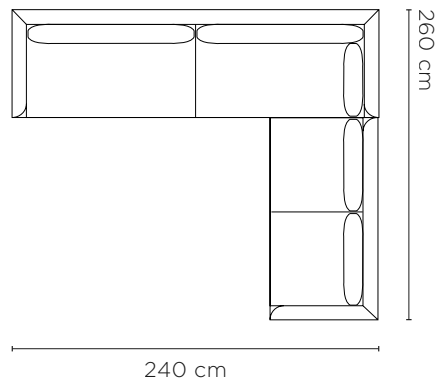

Eve Sofa Configurations

08. 2.5 Seater Left Chaise (F + K)

09. 2.5 Seater Right Chaise (E + L)

10. 3 Seater Left Chaise (I + K)

11. 3 Seater Right Chaise (H + L)

12. 3 Seater w/ 3 Seater Right Arm (G + I)

13. 3 Seater w/ 2.5 Seater Left Arm (E + G)

Eve Sofa Configurations

14. 3 Seater w/ 2 Seater Left Arm (G + B)

15. 3 Seater w/ 3 Seater Left Arm (G + H)

16. 3 Seater w/ 2.5 Seater Right Arm (F + G)

17. 3 Seater w/ 2 Seater Right Arm (C + G)

18. 2.5 Seater w/ 2.5 Seater Left Arm (D + E)