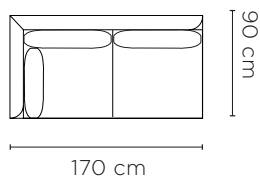

Eve Sofa Configurations

14. 3 Seater w/ 2 Seater Left Arm (G + B)

15. 3 Seater w/ 3 Seater Left Arm (G + H)

16. 3 Seater w/ 2.5 Seater Right Arm (F + G)

17. 3 Seater w/ 2 Seater Right Arm (C + G)

18. 2.5 Seater w/ 2.5 Seater Left Arm (D + E)

19. 2.5 Seater w/ 2.5 Seater Right Arm (D + F)

Eve Sofa Components

A. 2 Seater

B. 2 Seater Left Arm

C. 2 Seater Right Arm

D. 2.5 Seater

E. 2.5 Seater Left Arm

F. 2.5 Seater Right Arm