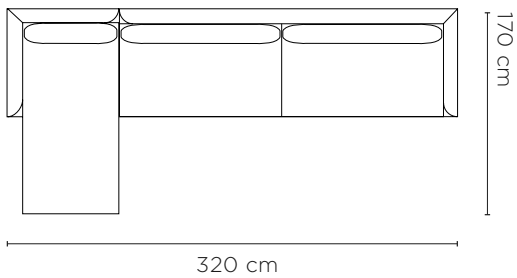

Eve Sofa Configurations

08. 2.5 Seater Left Chaise (F + K)

09. 2.5 Seater Right Chaise (E + L)

10. 3 Seater Left Chaise (I + K)

11. 3 Seater Right Chaise (H + L)

12. 3 Seater w/ 3 Seater Right Arm (G + I)

13. 3 Seater w/ 2.5 Seater Left Arm (E + G)

Eve Sofa Configurations

14. 3 Seater w/ 2 Seater Left Arm (G + B)

15. 3 Seater w/ 3 Seater Left Arm (G + H)

16. 3 Seater w/ 2.5 Seater Right Arm (F + G)

17. 3 Seater w/ 2 Seater Right Arm (C + G)

18. 2.5 Seater w/ 2.5 Seater Left Arm (D + E)