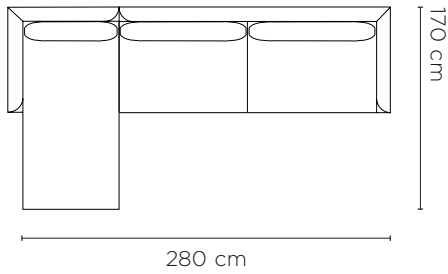

Eve Sofa Configurations

---

08. 2.5 Seater Left Chaise (F + K)