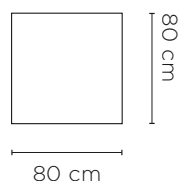

Eve Sofa Configurations

01. 2 Seater (A)

02. 2.5 Seater (D)

03. 3 Seater (G)

04. Armchair (J)

05. Ottoman (M)

06. 2 Seater Left Chaise (C + K)

07. 2 Seater Right Chaise (B + L)