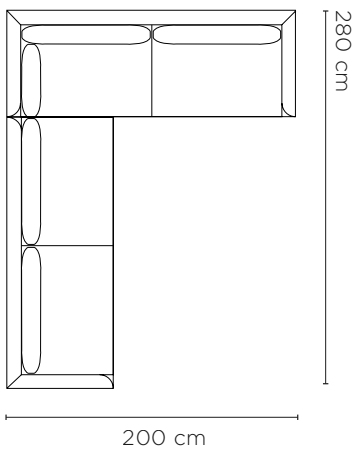

Eve Sofa Configurations

08. 2.5 Seater Left Chaise (F + K)

09. 2.5 Seater Right Chaise (E + L)

10. 3 Seater Left Chaise (I + K)

11. 3 Seater Right Chaise (H + L)

12. 3 Seater w/ 3 Seater Right Arm (G + I)

13. 3 Seater w/ 2.5 Seater Left Arm (E + G)

Eve Sofa Configurations

14. 3 Seater w/ 2 Seater Left Arm (G + B)

15. 3 Seater w/ 3 Seater Left Arm (G + H)

16. 3 Seater w/ 2.5 Seater Right Arm (F + G)

17. 3 Seater w/ 2 Seater Right Arm (C + G)

18. 2.5 Seater w/ 2.5 Seater Left Arm (D + E)