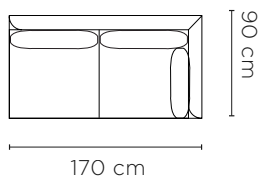

Eve Sofa Configurations

14. 3 Seater w/ 2 Seater Left Arm (G + B)

15. 3 Seater w/ 3 Seater Left Arm (G + H)

16. 3 Seater w/ 2.5 Seater Right Arm (F + G)

17. 3 Seater w/ 2 Seater Right Arm (C + G)

18. 2.5 Seater w/ 2.5 Seater Left Arm (D + E)

19. 2.5 Seater w/ 2.5 Seater Right Arm (D + F)

Eve Sofa Components

A. 2 Seater

B. 2 Seater Left Arm

C. 2 Seater Right Arm

D. 2.5 Seater

E. 2.5 Seater Left Arm

F. 2.5 Seater Right Arm