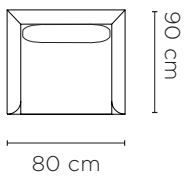

Eve Sofa Configurations

01. 2 Seater (A)

02. 2.5 Seater (D)

03. 3 Seater (G)

04. Armchair (J)

05. Ottoman (M)

06. 2 Seater Left Chaise (C + K)

07. 2 Seater Right Chaise (B + L)

Eve Sofa Configurations

08. 2.5 Seater Left Chaise (F + K)

09. 2.5 Seater Right Chaise (E + L)

10. 3 Seater Left Chaise (I + K)

11. 3 Seater Right Chaise (H + L)

12. 3 Seater w/ 3 Seater Right Arm (G + I)

13. 3 Seater w/ 2.5 Seater Left Arm (E + G)