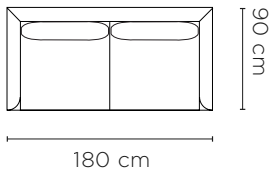

Eve Sofa Configurations

01. 2 Seater (A)

02. 2.5 Seater (D)

03. 3 Seater (G)

04. Armchair (J)

05. Ottoman (M)

06. 2 Seater Left Chaise (C + K)

07. 2 Seater Right Chaise (B + L)