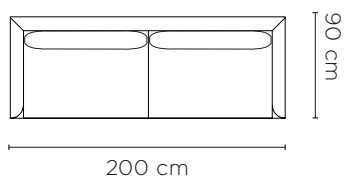

Eve Sofa Configurations

14. 3 Seater w/ 2 Seater Left Arm (G + B)

15. 3 Seater w/ 3 Seater Left Arm (G + H)

16. 3 Seater w/ 2.5 Seater Right Arm (F + G)

17. 3 Seater w/ 2 Seater Right Arm (C + G)

18. 2.5 Seater w/ 2.5 Seater Left Arm (D + E)

19. 2.5 Seater w/ 2.5 Seater Right Arm (D + F)

Eve Sofa Components

A. 2 Seater

B. 2 Seater Left Arm

C. 2 Seater Right Arm

D. 2.5 Seater

E. 2.5 Seater Left Arm

F. 2.5 Seater Right Arm

G. 3 Seater

H. 3 Seater Left Arm

I. 3 Seater Right Arm

J. Armchair

K. Chaise Left Arm

L. Chaise Right Arm

M. Ottoman

Custom Configurations