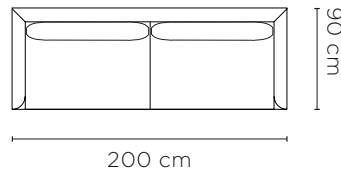

Eve Sofa

Material: Foam, Dacron, Steel, Plywood, Feather

Upholstery: Please refer to "Fabric Specifications PDF" for fabric options.

Leg Height: 13cm

Seat Height: 45cm

Arm Height: 65cm

Residential Warranty

Upholstery: 1 Year | **Frame:** 10 Years

Eve Sofa Configurations

01. 2 Seater (A)

02. 2.5 Seater (D)

03. 3 Seater (G)

04. Armchair (J)

05. Ottoman (M)

06. 2 Seater Left Chaise (C + K)

07. 2 Seater Right Chaise (B + L)