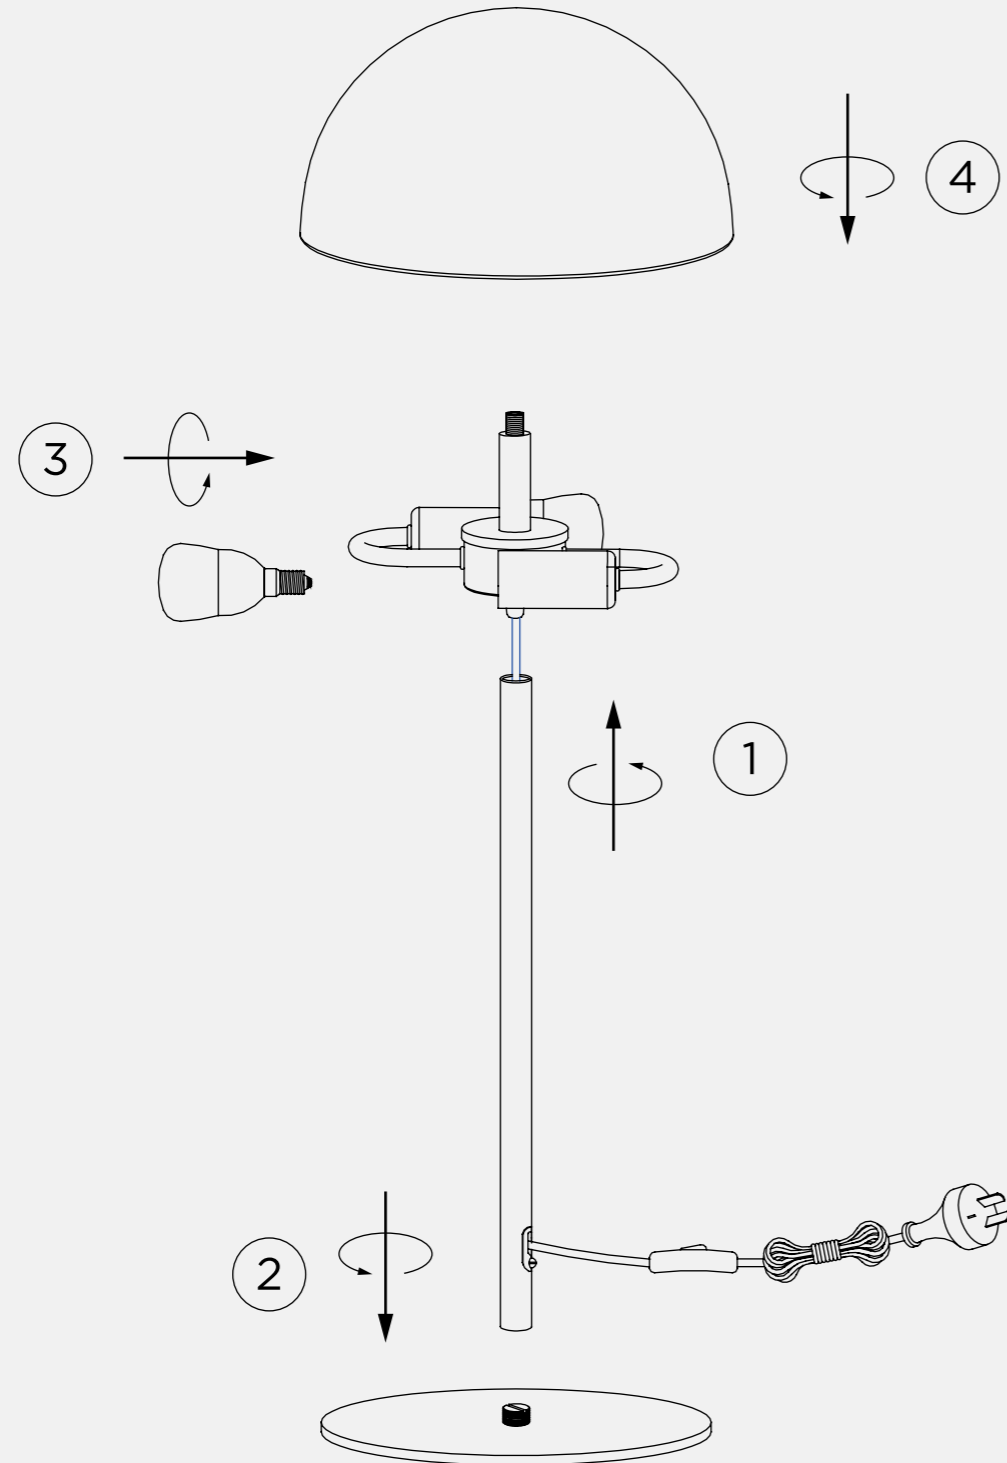

CITTÀ

Moon Table Lamp

If the external flexible cable or cord of this luminaire is damaged, it shall be exclusively replaced by the manufacturer or their service agent or a similar qualified person in order to avoid a hazard.

CITTÀ

Moon Floor lamp

If the external flexible cable or cord of this luminaire is damaged, it shall be exclusively replaced by the manufacturer or their service agent or a similar qualified person in order to avoid a hazard.