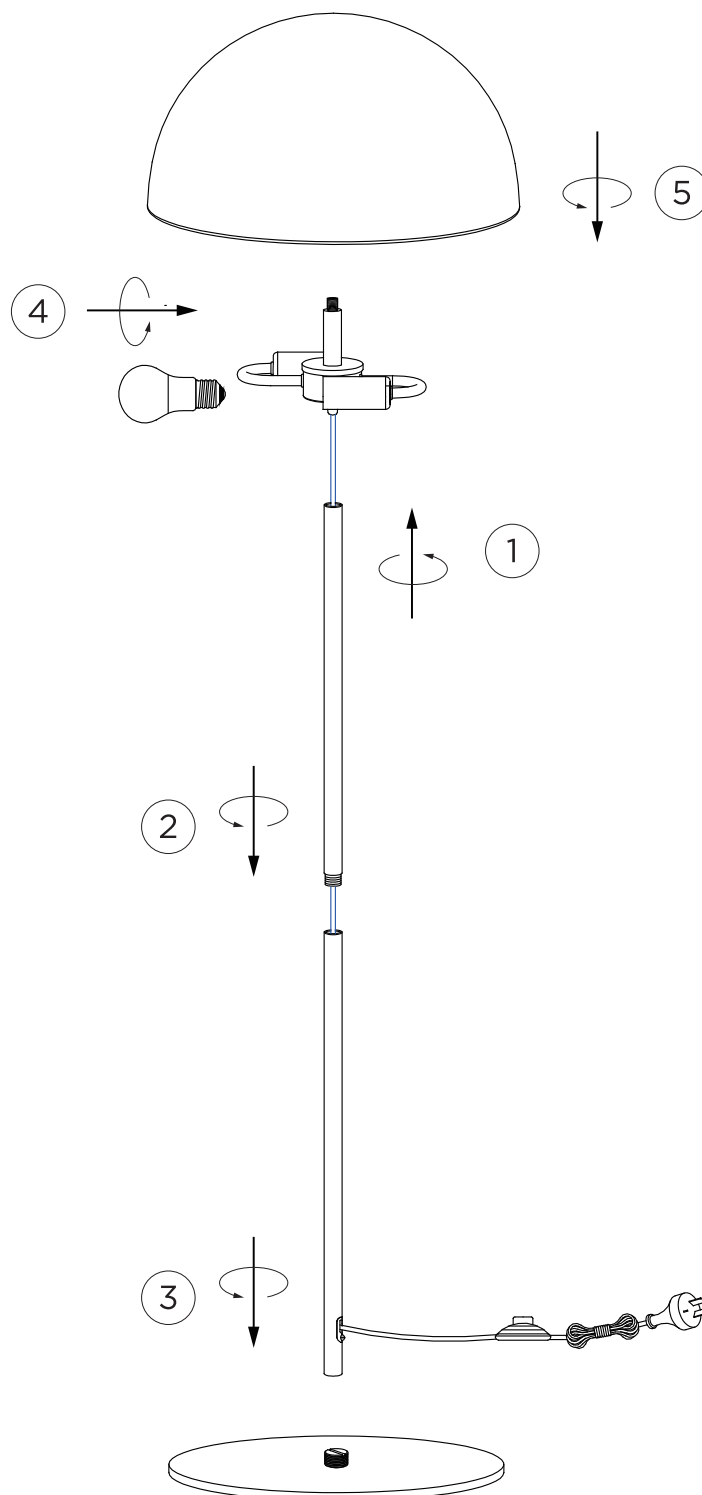

# MOON FLOOR LAMP

## Assembly Instructions

CITTÀ

If the external flexible cable of this luminaire is damaged, it shall be exclusively replaced by the manufacturer or his service agent or a similar qualified person in order to avoid a hazard.