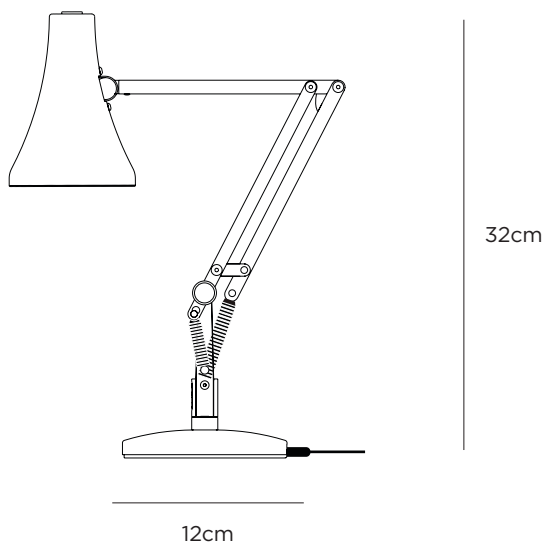

90 mini mini USB desk lamp

product information document

CITTÀ

90 mini mini USB desk lamp

Offspring of the ever-popular 1970's Model 90 Anglepoise, our 90 Mini Mini light has all the functionality and personality of a traditional Anglepoise wrapped up in its tiny form. Put this hyper-flexible little light into any position and it will strike the pose that you choose. The LED module integrated into the shade provides a dimmable light source, neatly side-stepping the hassle of bulb replacement. And at 38cm at full stretch, it fits just about anywhere you can think of. Simply plug into a wall socket, portable charger or laptop and you're good to go.

MATERIAL

Aluminium. Chrome. Cast Iron.

WEIGHT

Packaged 1.57 kg
Assembled 0.8kg

COLOUR

Kelp Green
ANG33145

Biscuit Beige
ANG33146

Jasmine White
ANG33147

DIMENSIONS

Packaged 23x16.2x15.2cmh
Assembled Base: 12cmdia. Shade: 9.2cmdiax12.7cmh

ASSEMBLY REQUIRED

Assembly Required

CARE INSTRUCTIONS

Voltage 220/240V; 50/60Hz; Maximum permitted bulb 10W LED E27.

ANGLEPOISE
Abandon Darkness.