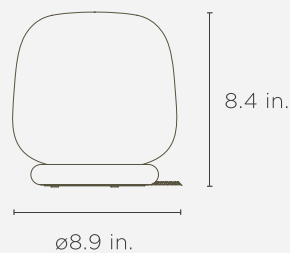

Frosted Clear

EBL0010U

Frosted Smoke Grey/Green

EBL0009U

dimensions packaged 15.6 x 2 x 12.4 in. (h)

dimensions assembled \varnothing 8.9 x 8.4 in. (h)

weight packaged 10.6 lb

weight assembled 6.8 lb

specification

- Integrated 3000k warm white LED light source
- 3 year warranty
- 120VAC
- 12 Watts
- Lumen rating: White = 1100 LM | Grey/Green = 460 LM
- Cable length = 59 in.
- Not IP rated for bathroom or wet area use
- LED is fully accessible
- LED has a 50,000 hour expected lifespan