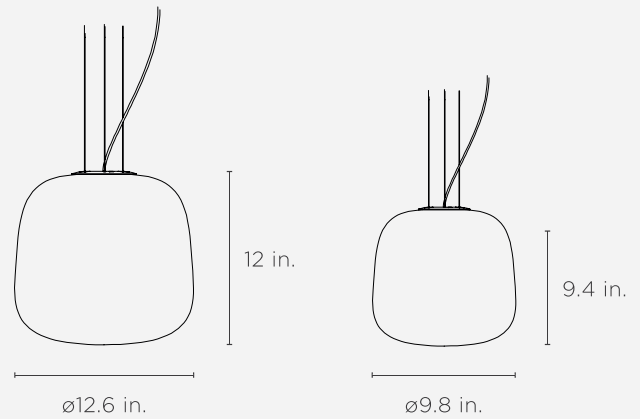

AB pendant

---

material

glass

---

colour

Clear

small: EBL0013SUS

large: EBL0013LUS

Frosted Clear

small: EBL0015SFUS

large: EBL0015LFUS

Smoke Grey

small: EBL0014SUS

large: EBL0014LUS

Frosted Smoke Grey/Green

small: EBL0016SUS

large: EBL0016LUS

---

dimensions packaged   small: 16 x 12.8 x 13.4 in. (h)
large: 19.3 x 15.4 x 15.9 in. (h)

dimensions assembled   small: ø9.8 x 9.4 in. (h)
large: ø12.6 x 12 in. (h)

weight packaged   small: 8.4 lb
large: 11 lb

weight assembled   small: 5.1 lb
large: 5.5 lb

---

specification

1. Integrated 3000k warm white LED light source
   - 3 year warranty
   - 120VAC
   - 12 Watts
   - Lumen rating: 1100 LM
   - Cable length = 98.4 in.
   - Ceiling rose = ø5.5 x 1.6 in. (h)
   - Linkuan Triac Dimmable LED Driver
   - Not IP rated for bathroom or wet area use
   - LED is fully accessible once the pendant is hung
   - LED has a 50,000 hour expected lifespan
2. ---

assembly

Installation required.
To be fitted by a qualified electrician only.

care instructions

Carefully clean with a warm damp cloth.
Refer to AB lighting range cleaning guide.