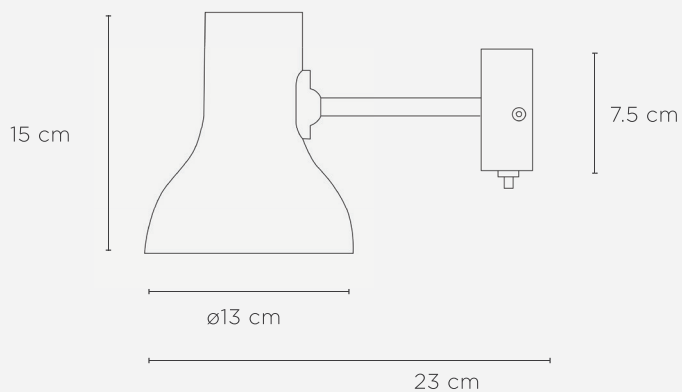

ANG31235

dimensions packaged 18 x 15 x 26 cm (h)

dimensions assembled 23 x 15 cm (h)

weight packaged 0.55 kg

weight assembled 0.35kg

care instructions

Voltage 220/240V; Maximum permitted bulb:
10W E27 ES

assembly