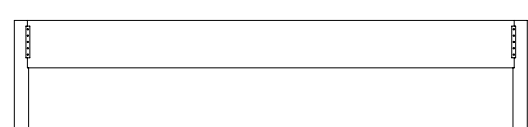

Arc Bed Base

Material

American oak

Colour

Natural Oak

MIT0080Q | MIT0080KFSC | MIT0080SK

Assembly Instructions

Assembly required.

Dark Oak

MIT0095Q | MIT0095K | MIT0095SK

Dimensions Packaged: Queen: 180 x 41 x 13 cm (h) | 213 x 23.5 x 12.5 cm (h) | 160 x 105 x 8 cm (h)
King: 193 x 41 x 13 cm (h) | 213 x 23.5 x 12.5 cm (h) | 175 x 105 x 8 cm (h)
Super King: 208 x 41 x 13 cm (h) | 213 x 23.5 x 12.5 cm (h) | 190 x 105 x 8 cm (h)

Weight Packaged: Queen: 13.2 kg | 15.2 kg | 28.3 kg
King: 14.0 kg | 15.2 kg | 33.0 kg
Super King: 14.9 kg | 15.2 kg | 36.8 kg

Dimensions Assembled: 212 x 168 x 35 cm (h) Queen | 212 x 182 x 35 cm (h) King | 212 x 198 x 35 cm (h) Super King

Weight Assembled: 44.8 kg Queen | 49.5 kg King | 53.5 kg Super King

---

Care Instructions

Wipe clean using warm damp cloth. Avoid leaving water sitting on the surface as this can damage the product. Avoid the use of scouring pads, scouring cream or cleaning products containing alcohol as they may cause damage.

Front

168 cm Queen | 182 cm King | 198 cm Super King

Side

35 cm

212 cm