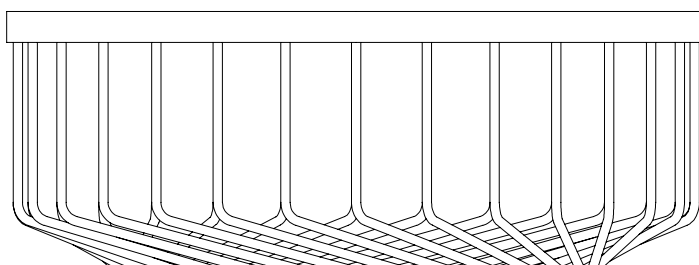

Dimensions Packaged: Black/Smoke Grey Glass: 94 x 94 x 40 cm(h)

Glass: 94 x 94 x 5 cm(h)

Black/Black Oak: 94 x 94 x 40 cm(h)

Dimensions Assembled: ø90 x 33 cm (h)

Weight Packaged: Black/Smoke Grey Glass: 33 kg

Glass: 19 kg

Black/Black Oak: 37 kg

Weight Assembled: Black/Smoke Grey Glass: 40.5 kg (Glass)

Black/Black Oak: 29 kg (Oak)

ø90 cm

33 cm