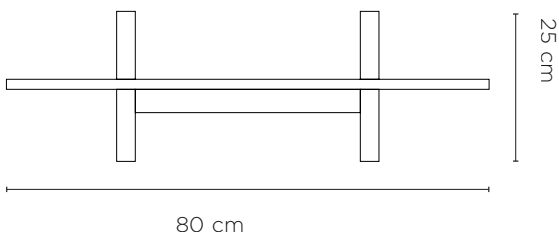

Exhibit Shelving

Material

Solid oak

Colour

Oak

Single shelf: TSF0259FSC

Double shelf: TSF0260FSC

Certifications

FSC certified

Dimensions: Single Shelf: 80x17.5x25cmh
                                          Double Shelf: 80x17.5x50cmh

Dimenisons Packaged: Single Shelf: 86x24x10.5cmh
                                          Double Shelf: 86x24x10.5cmh

---

Residential Warranty: 3 years

Commercial Warranty: 3 years