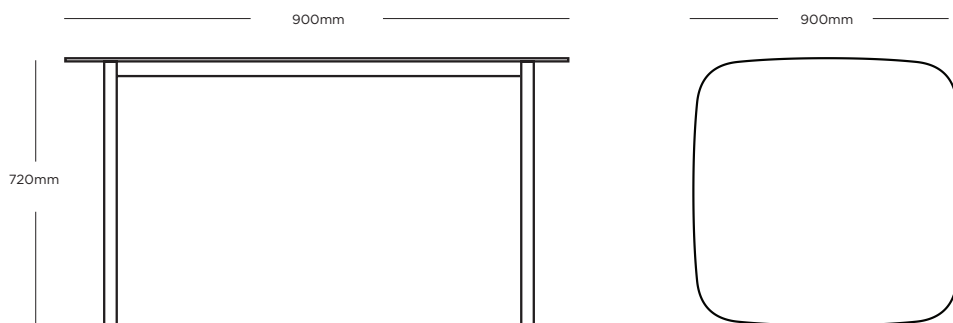

ASSEMBLY

Assembly required

WEIGHT

Packaged 23kg / 4.5kg

Assembled 21.5kg / 4kg

CARE/CLEANING INSTRUCTIONS

Dampen cloth in a solution of water and a neutral detergent and wipe clean. Remove soap residue immediately using a clean dry cloth. Do not use scouring pads or scouring cream as they may scratch the surface.

Do not use cleaning products containing alcohol as they may damage the surface.