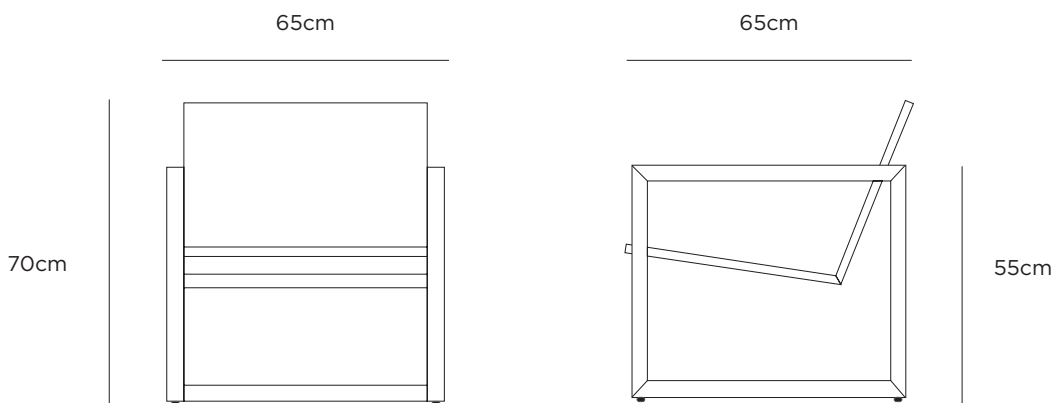

framed armchair

The Framed Armchair makes a statement with its striking silhouette and customisable upholstery. The frame is made with solid American white oak and finished with a clear or black matte lacquer. The fixed seat and back cushions are upholstered in your choice of fabric.

MATERIAL

American Oak | American white oak veneer | Upholstery

COLOUR

DIMENSIONS

Packaged	67x70x71cmh
Assembled	65x65x70cmh

WEIGHT

Packaged	23kg
Assembled	21kg

FABRIC

Please refer to "Fabric Specifications PDF" for fabric options

Fabric Required: 1m

ASSEMBLY REQUIRED

No

CARE INSTRUCTIONS

Regular Care: Protect from direct sunlight. Vacuum regularly using low suction. Rotate reversible cushions regularly. Please consult the care label attached to your furniture for general cleaning information.