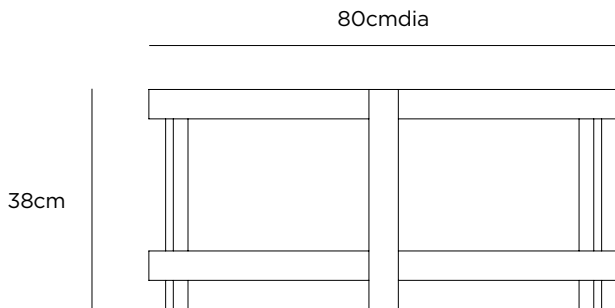

column coffee table

The Column Coffee Table adds modern elegance to your living room. The design has a sculptural aesthetic with its round, two-tier form. The table is available in three colourways and also includes a Side Table option. Made with solid oak legs and finished with a clear matte lacquer. The tiered surfaces are made with clear toughened glass. Designed in our New Zealand studio by David Moreland and Nikolai Sorensen.

MATERIAL

Solid Oak/Solid Ash/Solid Walnut | Glass

WEIGHT

Packaged 28.5 kg
Assembled 26.2 kg

COLOUR

DIMENSIONS

Packaged 85x85x15cmh
Assembled 80cmdiax38cmh

ASSEMBLY REQUIRED

No

CARE INSTRUCTIONS

Clean with a soft damp cloth and water only. Do not use chemical cleaners on any surfaces. Avoid leaving water sitting on the wood as this can cause small spots and permanent marks - wipe immediately with a dry cloth. Wipe the lacquered surface using straight strokes not in a circular direction. After wiping the area use a dry cloth to remove any moisture left on the surface. General care: We do not recommend placing your furniture in direct sunlight or near sources of heat. This is due to the natural characteristics of wood as it expands and contracts with changes in humidity. Placing your furniture in these environments may cause the timber to dry out; shrink and crack. Do not place hot or sharp objects on the surface of the wood as this can cause irreparable damage. Also avoid using any harsh solvents such as nail polish remover/alcohol at all times.