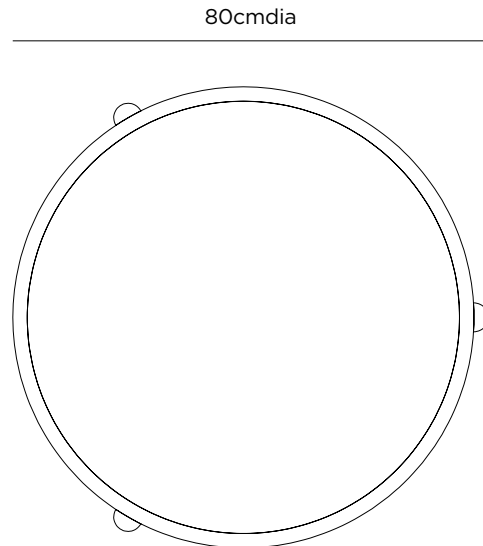

column coffee table

The Column Coffee Table adds modern elegance to your living room. The design has a sculptural aesthetic with its round, two-tier form. The table is available in three colourways and also includes a Side Table option. Made with solid oak legs and finished with a clear matte lacquer. The tiered surfaces are made with clear toughened glass. Designed in our New Zealand studio by David Moreland and Nikolai Sorensen.

MATERIAL

Solid Oak/Solid Ash/Solid Walnut | Glass

WEIGHT

Packaged 28.5 kg
Assembled 26.2 kg

COLOUR

DIMENSIONS

Packaged 85x85x15cmh
Assembled 80cmdiax38cmh

ASSEMBLY REQUIRED

No

CARE INSTRUCTIONS

Clean with a soft damp cloth and water only. Do not use chemical cleaners on any surfaces. Avoid leaving water sitting on the wood as this can cause small spots and permanent marks - wipe immediately with a dry cloth. Wipe the lacquered surface using straight strokes not in a circular direction. After wiping the area use a dry cloth to remove any moisture left on the surface. General care: We do not recommend placing your furniture in direct sunlight or near sources of heat. This is due to the natural characteristics of wood as it expands and contracts with changes in humidity. Placing your furniture in these environments may cause the timber to dry out; shrink and crack. Do not place hot or sharp objects on the surface of the wood as this can cause irreparable damage. Also avoid using any harsh solvents such as nail polish remover/alcohol at all times.