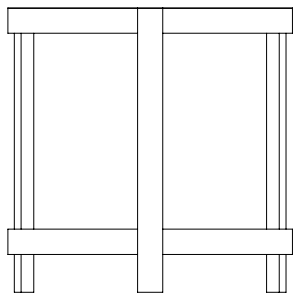

column side table

The Column Side Table adds modern elegance to your living room. The design has a sculptural aesthetic with its round, two-tier form. The table is available in three colourways and also includes a Coffee Table option.

Made with solid oak legs and finished with a clear matte lacquer. The tiered surfaces are made with clear toughened glass.

Designed in our New Zealand studio by David Moreland and Nikolai Sorensen.

MATERIAL

Solid Oak/Solid Ash/Solid Walnut | Glass

WEIGHT

Packaged 10 kg
Assembled 8.6 kg

COLOUR

DIMENSIONS

Packaged 50x50x50cmh
Assembled 45cmdiax45cmh

45cm

45cmdia

45cm

ASSEMBLY REQUIRED

No

CARE INSTRUCTIONS

Clean with a soft damp cloth and water only. Do not use chemical cleaners on any surfaces. Avoid leaving water sitting on the wood as this can cause small spots and permanent marks - wipe immediately with a dry cloth. Wipe the lacquered surface using straight strokes not in a circular direction. After wiping the area use a dry cloth to remove any moisture left on the surface. General care: We do not recommend placing your furniture in direct sunlight or near sources of heat. This is due to the natural characteristics of wood as it expands and contracts with changes in humidity. Placing your furniture in these environments may cause the timber to dry out; shrink and crack. Do not place hot or sharp objects on the surface of the wood as this can cause irreparable damage. Also avoid using any harsh solvents such as nail polish remover/alcohol at all times.