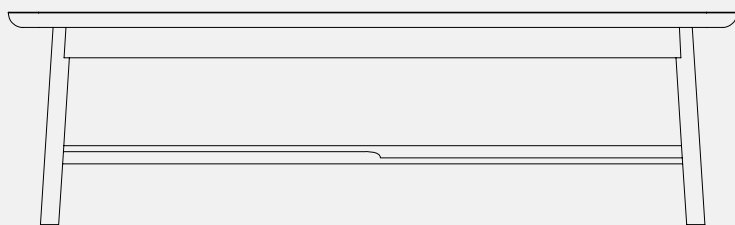

CITTÀ

Radial Rectangular Coffee Table

Product Information Document

The Radial rectangular coffee table in natural oak offers a generous focal point for your living space, and features softly rounded edges, creating a timeless aesthetic that sits comfortably within any interior. Part of David Moreland's edit of furniture and lighting for this collection.

Dimensions Packaged: 127 x 67 x 15 cm (h)

Dimensions Assembled: 120 x 60 x 35 cm (h)

Weight Packaged: 18 kg

Weight Assembled: 17 kg

120 cm

60 cm

35 cm

33 cm