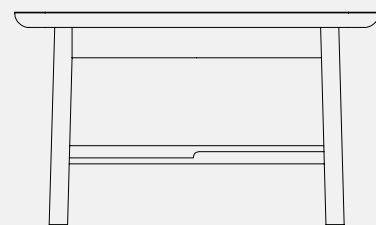

Dimensions Packaged: 127 x 67 x 15 cm (h)

Dimensions Assembled: 120 x 60 x 35 cm (h)

Weight Packaged: 18 kg

Weight Assembled: 17 kg

120 cm

60 cm

35 cm

33 cm