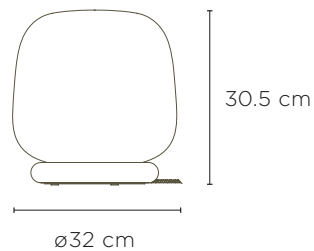

Frosted Clear

EBL0009

Frosted Smoke Grey/Green

EBL0010

Dimensions Packaged 39.5 x 30.5 x 31.5 cm (h)

Dimensions Assembled ø22.6 x 21.4 cm (h)

Weight Packaged 4.8 kg

Weight Assembled 3.1 kg

Specifications

- Integrated 3000k warm white LED light source
- 3 year warranty
- 6-12 Watts
- 3000k warm white LED
- Lumen rating: White = 1100 LM | Grey/Green = 460 LM
- Cable length = 1500mm
- Not IP rated for bathroom or wet area use
- LED is fully accessible
- LED has a 50,000 hour expected lifespan
- The LED light source is fully integrated into the marble base—tampering with this may cause damage.
- LED replacement kits are available must be installed by a qualified electrician.