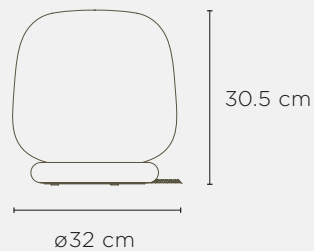

Frosted Clear

EBL0009

Frosted Smoke Grey/Green

EBL0010

Dimensions Packaged 39.5 x 30.5 x 31.5 cm (h)

Dimensions Assembled ø22.6 x 21.4 cm (h)

Weight Packaged 4.8 kg

Weight Assembled 3.1 kg

Specifications

- Integrated 3000k warm white LED light source
- 3 year warranty
- 6-12 Watts
- 3000k warm white LED
- Lumen rating: White = 1100 LM | Grey/Green = 460 LM
- Cable length = 1500mm
- Not IP rated for bathroom or wet area use
- LED is fully accessible
- LED has a 50,000 hour expected lifespan