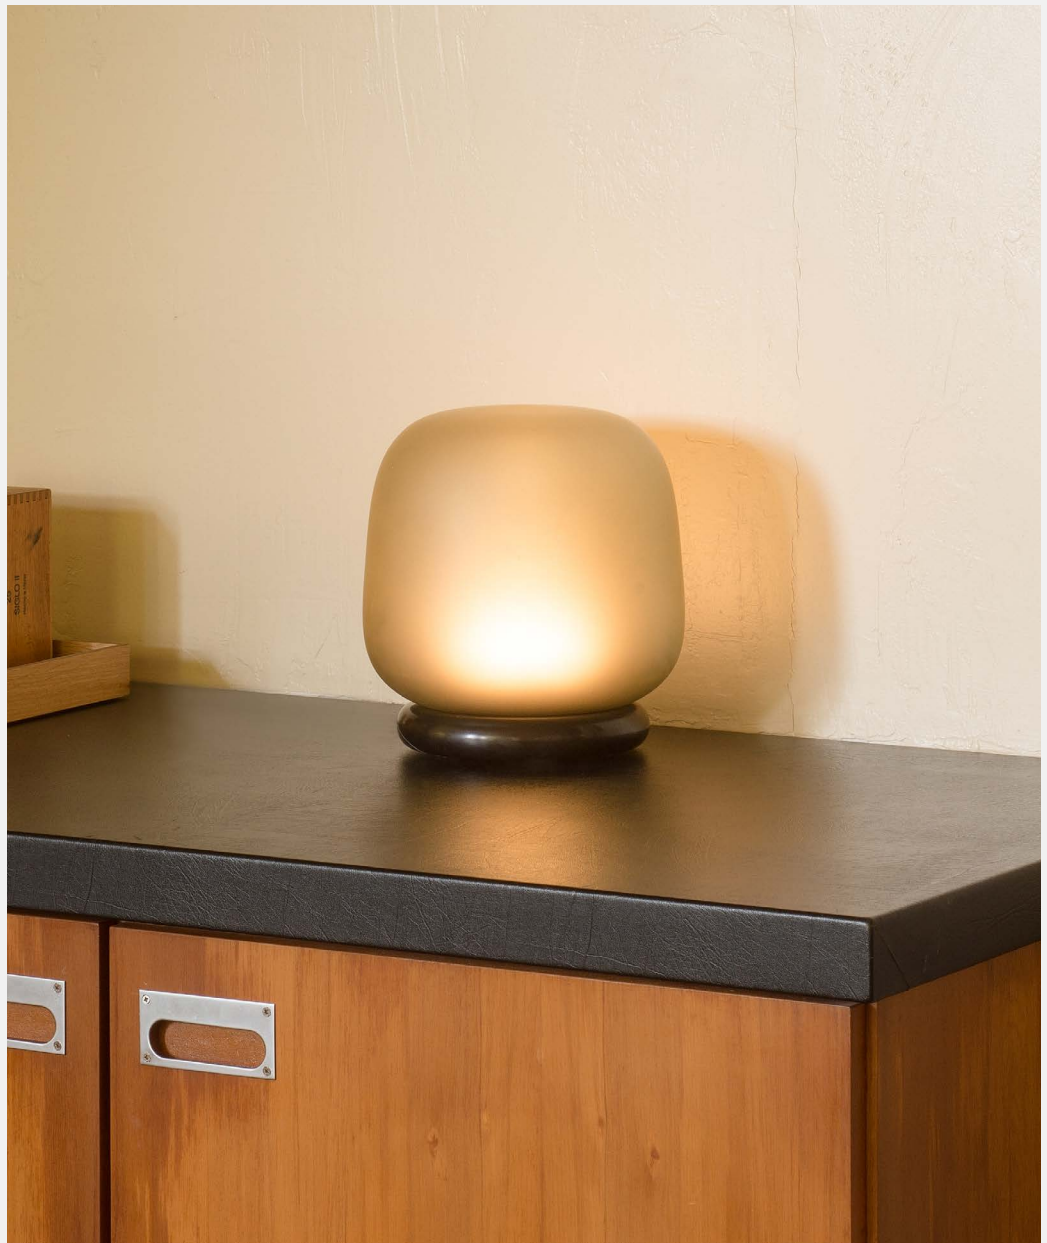

CITTÀ

AB Table Lamp

Product Information Document

The AB table lamp is the result of a collaboration between product designer Alex Buckman and Città's 3D design team, David Moreland and Nikolai Sorensen. The lamp celebrates the beauty of simple, organic forms combined with a pared-back material palette that complements a diverse range of interiors.

The shade is crafted from hand-blown frosted glass and the base is made from solid marble. A dimmable LED light source means the lamp creates a subtle, sophisticated glow.

AB Table Lamp

Material

Glass

Colour

Frosted Clear

EBL0009

Frosted Smoke Grey/Green

EBL0010

Dimensions Packaged 39.5 x 30.5 x 31.5 cm (h)

Dimensions Assembled ø22.6 x 21.4 cm (h)

Weight Packaged 4.8 kg

Weight Assembled 3.1 kg

Specifications

- Integrated 3000k warm white LED light source
- 3 year warranty
- 6-12 Watts
- 3000k warm white LED
- Lumen rating: White = 1100 LM | Grey/Green = 460 LM
- Cable length = 1500mm
- Not IP rated for bathroom or wet area use
- LED is fully accessible
- LED has a 50,000 hour expected lifespan