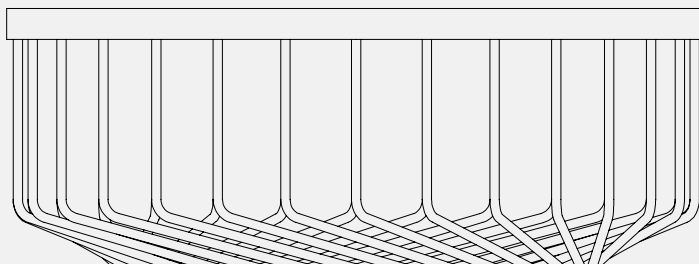

Helix Coffee Table

Material

Base: Mild steel | Top: Glass/Oak veneer

Residential Warranty: 3 years

Commercial Warranty: 3 years

Colour

Black/Smoke Grey Glass

TSF0167

Black/Black Oak

TSF0163

No Assembly Required: Oak

Assembly Required: Glass

Dimensions Packaged: Black/Smoke Grey Glass: 94 x 94 x 40 cm(h)

Glass: 94 x 94 x 5 cm(h)

Black/Black Oak: 94 x 94 x 40 cm(h)

Dimensions Assembled: ø90 x 33 cm (h)

Weight Packaged: Black/Smoke Grey Glass: 33 kg

Glass: 19 kg

Black/Black Oak: 37 kg

Weight Assembled: Black/Smoke Grey Glass: 40.5 kg (Glass)

Black/Black Oak: 29 kg (Oak)

Care Instructions

Clean with a soft damp cloth and water. Wipe immediately with a dry cloth. Avoid leaving water sitting on the wood as this can cause small spots or permanent marks. Do not use chemical cleaners on any surfaces.

33 cm

ø90 cm