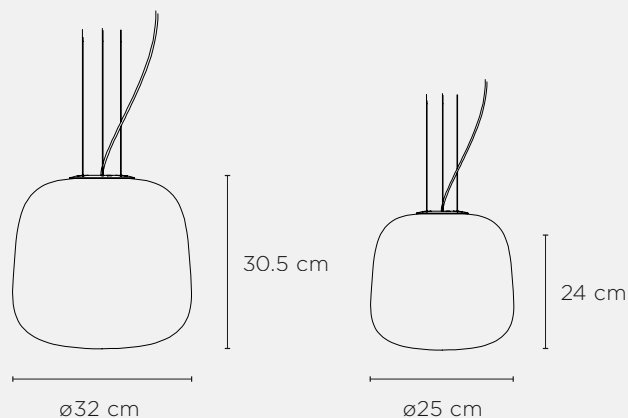

Dimensions Packaged Small: 42.5 x 32.5 x 34 cm (h)

Large: 49 x 39 x 40.5 cm (h)

Dimensions Assembled Small: $\varnothing 25$ x 24 cm (h)

Large: $\varnothing 32$ x 30.5 cm (h)

Weight Packaged Small: 3.8 kg

Large: 5 kg

Weight Assembled Small: 2.3 kg

Large: 2.5 kg

Specifications

- Integrated 3000k warm white LED light source
- 3 year warranty
- 6-12 W 3000k warm white LED
- Lumen rating: Clear/frosted clear = 1100 LM, Frosted smoke grey/Green = 460 LM
- Cable length = 2500mm
- Ceiling rose = 140mm diameter x 40 mm height
- 3AAA Triac dimmable LED driver
- Not IP rated for bathroom or wet area use
- LED is fully accessible once the pendant is hung
- LED has a 50,000 hour expected lifespan