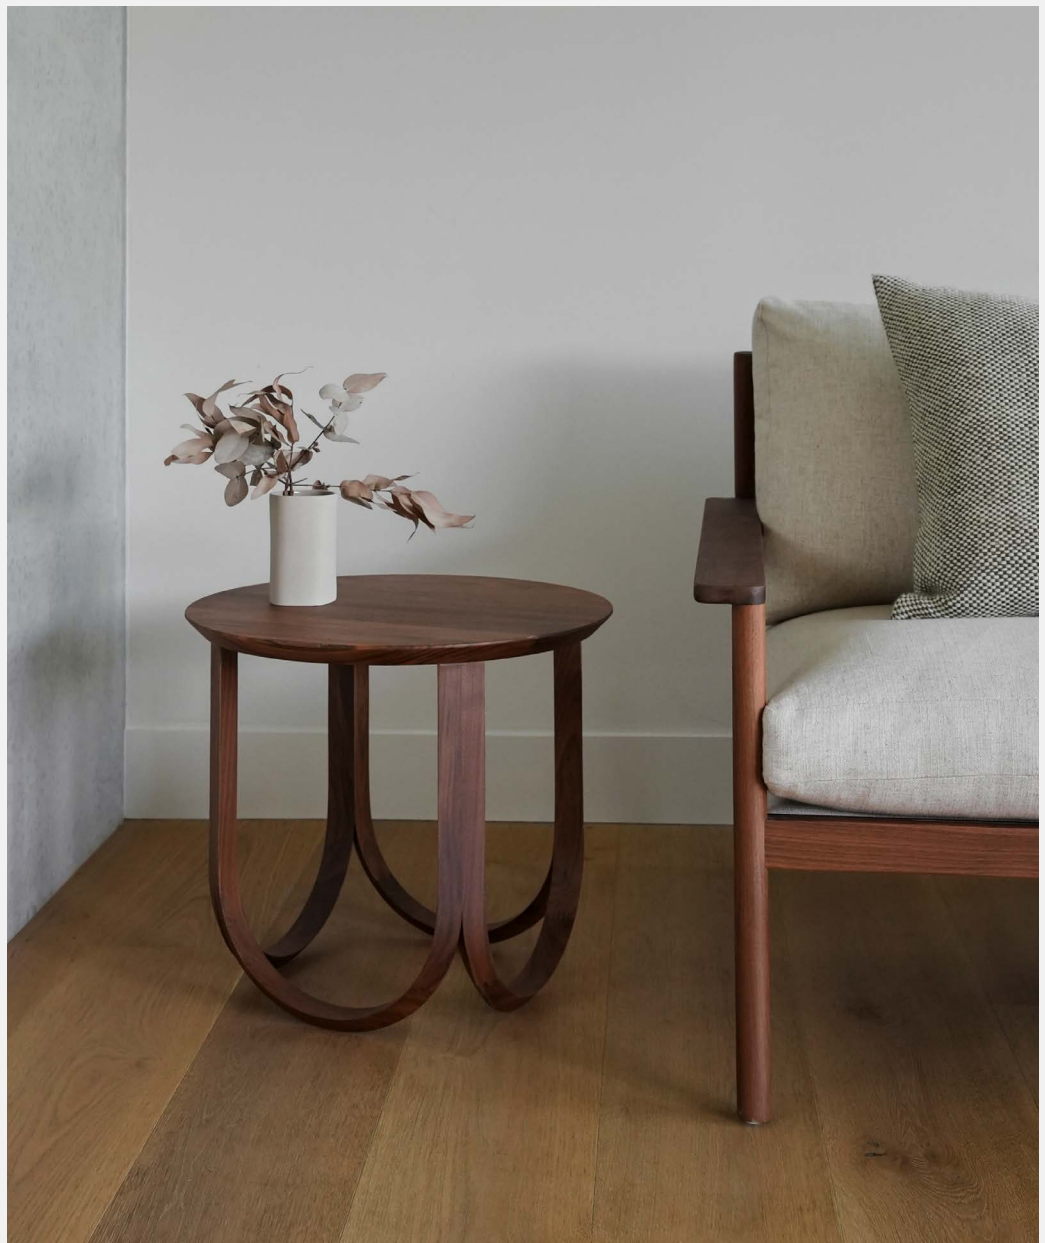

CITTÀ

Horizon Side Table

Product Information Document

Complete your living space with the Horizon side table. The seamless connection between the tabletop and curved legs gives the table a fluid, balanced feel and effortless elegance.

In this updated design, the table features a solid oak base combined with a solid oak tabletop. The distinctive legs feature triangular joints that nest into each other to create a beautiful ribbon-like form.

Horizon Side Table

Material

Solid oak / Solid walnut

Colour

Oak

NXI0084STFSC

Walnut

NXI0077STFSC