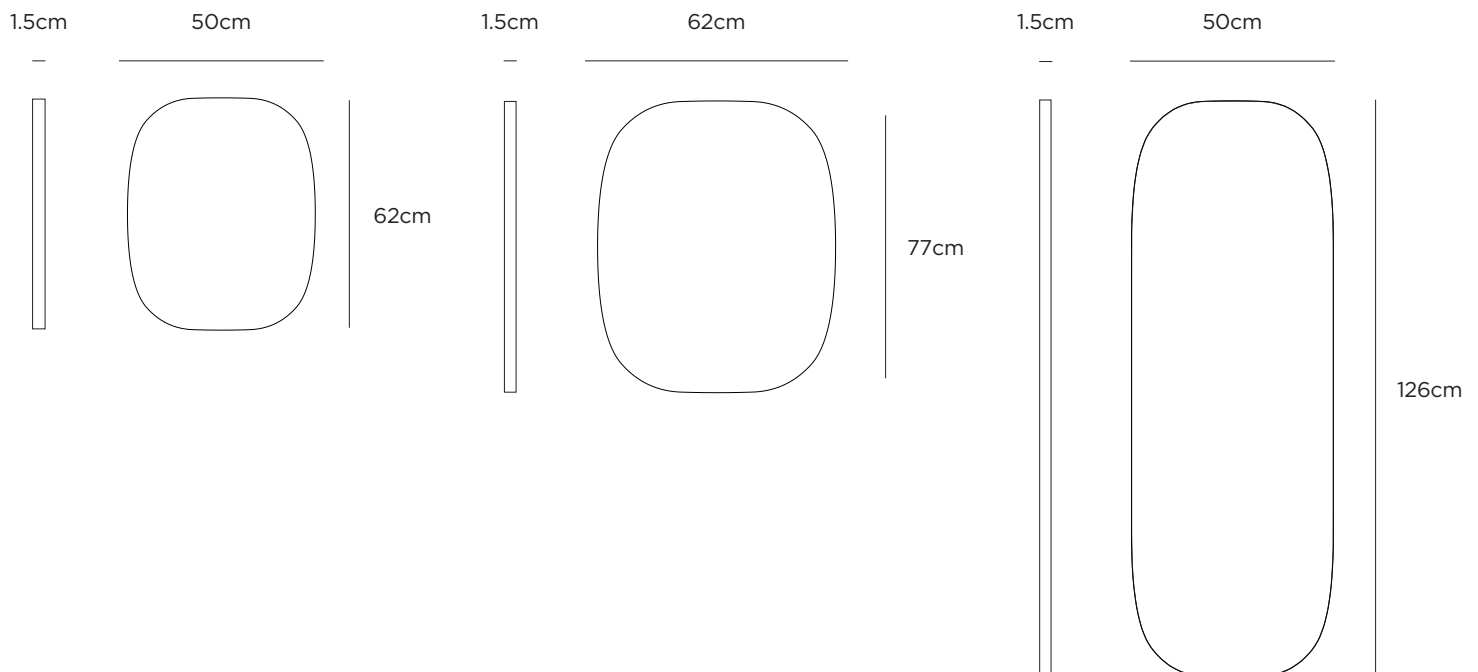

oval wall mirror

product information document

CITTÀ

oval wall mirror

See yourself more clearly now in the sheer simplicity of the Oval Wall Mirror. A sideways glance reveals a slim natural oak stripe, which is all the embellishment needed.

DIMENSIONS

Packaged: 51x6x65.5cmh (large) | 79.5x8.3x67cmh (x-large) | 134x58.5x7.5cmh (full-length)

Assembled: 50x1.5x62cmh (large) | 77x1.5x62cmh (x-large) | 50x1.5x126cmh (full length)

WEIGHT

Packaged: 1.7kg (large) | 6.1kg (x-large) | 13kg (full length)

Assembled: 1.2kg (large) | 5kg (x-large) | 11.1kg (full length)

ASSEMBLY REQUIRED

Assembly not required

CARE INSTRUCTIONS

Clean glass with glass cleaner and a soft, clean cloth to avoid scratching the surface.