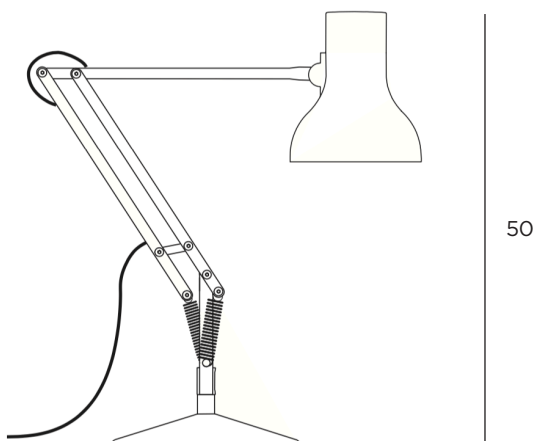

**CITTÀ**

---

**MATERIAL**

Aluminium/Chrome/Cast Iron

---

**COLOUR**

Edition One  
ANG32480

Edition Two  
ANG32481

Edition Four  
ANG32892

---

**DIMENSIONS**

Packaged  
Assembled

24x17x47cmh  
17cmdiax50cmh

**ASSEMBLY**

Assembly required

---