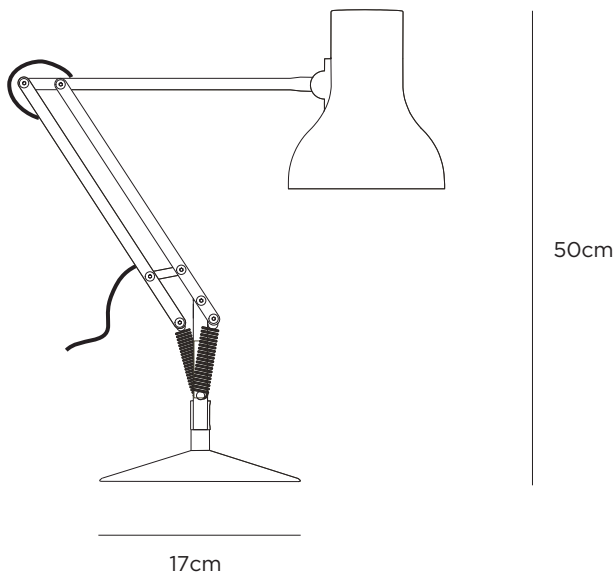

type 75 mini desk lamp

product information document

CITTÀ

type 75 mini desk lamp

Turn on the light, and the quintessentially British charm - all in the flick of a switch with the Type 75 Mini Desk Lamp in slate grey. This iconic Anglepoise Lamp's perfectly balanced modernist form, and cheeky anthropomorphic demeanour will brighten your mood, and light up your home. Now available online, and in selected stores. Note: this product has been updated with a new model that houses the switch in the head of the lamp.

MATERIAL

Powder coated Aluminium/Chrome plated fittings/Cast Iron base with Aluminium cover.

WEIGHT

Packaged 2.81kg
Assembled 2kg

COLOUR

Jet Black
ANG32620

Alpine White
ANG32623

Slate Grey
ANG32626

DIMENSIONS

Packaged 24x17x47cmh
Assembled 17cmdiax50cmh

ASSEMBLY REQUIRED

Assembly Required

CARE INSTRUCTIONS

Voltage 220/240V; Maximum bulb 15W CFL / 6W LED E14. Cable length 180cm.