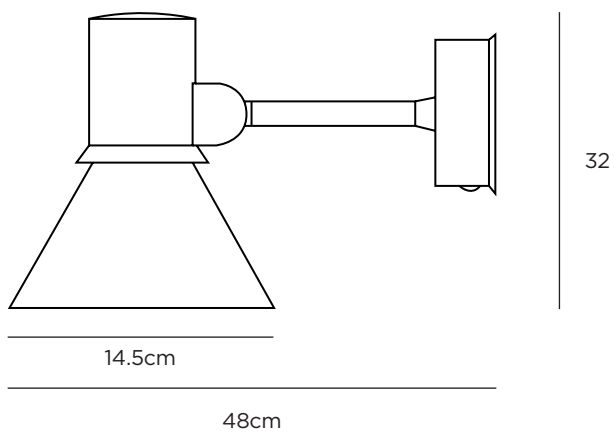

**DIMENSIONS**

Packaged 20x18x33cmh  
Assembled 48x14.5x32cmh

---

**ASSEMBLY**

Assembly required

---

**WEIGHT**

Packaged 1.1kg  
Assembled .8kg